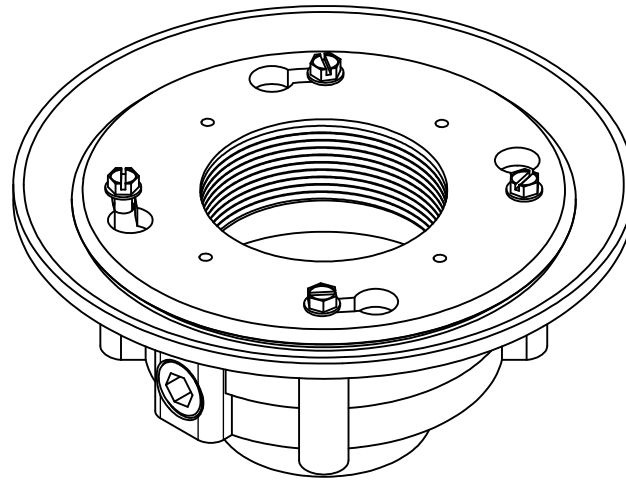

HEAVY DUTY BASES WITH CLAMPING RING

- COMPLETELY ADJUSTABLE;
REVERSIBLE CLAMPING RING
GAINS ADDITIONAL 1" HEIGHT
- 8-1/2" PAN
- GRAY PVC / BLACK ABS
- EXTRA WEEP HOLES
- PRIMER TAPPED WITH 1/2"
PLUG

SECTION A-A
SCALE .75

MADE IN THE
USA

PHONE NUMBER 1-800-355-6637	PART NO.	D49800	D49810	D49801	D49811	D49802	D49812
FAX NUMBER 1-800-462-6991	PIPE SIZE	2" X 3"	2" X 3"	2" X 3"	2" X 3"	2" X 3"	2" X 3"
SCALE .75 : 1	DATE 2-23-11	SCH 40 DWV PIPE	OVER 2" INSIDE 3"	OVER 2" INSIDE 3"	OVER 2" INSIDE 3"	OVER 2" INSIDE 3"	OVER 2" INSIDE 3"
SHEET 1 OF 1	SPUD SIZE	3"	3"	3-1/2"	3-1/2"	4"	4"
DRAWN BY ASHLEY KRALOVEC	MATERIAL	PVC	ABS	PVC	ABS	PVC	ABS