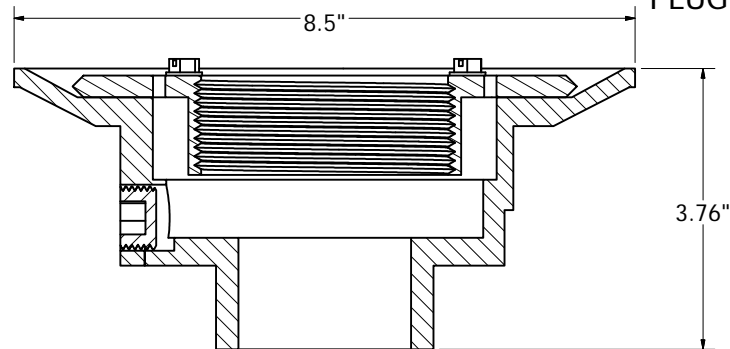

HEAVY DUTY BASES WITH CLAMPING RING

- COMPLETELY ADJUSTABLE;
REVERSIBLE CLAMPING RING
GAINS ADDITIONAL 1" HEIGHT
- 8-1/2" PAN
- GRAY PVC / BLACK ABS
- EXTRA WEEP HOLES
- PRIMER TAPPED WITH 1/2"
PLUG

SECTION A-A
SCALE .75

MADE IN THE
USA

PHONE NUMBER 1-800-355-6637	PART NO.	D49800	D49810	D49801	D49811	D49802	D49812
FAX NUMBER 1-800-462-6991	PIPE SIZE	2" X 3"	2" X 3"	2" X 3"	2" X 3"	2" X 3"	2" X 3"
SCALE .75 : 1	DATE 2-23-11	SCH 40 DWV PIPE	OVER 2" INSIDE 3"	OVER 2" INSIDE 3"	OVER 2" INSIDE 3"	OVER 2" INSIDE 3"	OVER 2" INSIDE 3"
SHEET 1 OF 1	SPUD SIZE	3"	3"	3-1/2"	3-1/2"	4"	4"
DRAWN BY ASHLEY KRALOVEC	MATERIAL	PVC	ABS	PVC	ABS	PVC	ABS