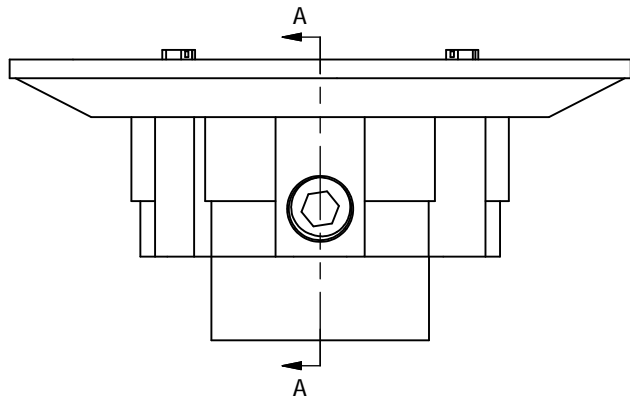

HEAVY DUTY BASES WITH CLAMPING RING

- COMPLETELY ADJUSTABLE;
REVERSIBLE CLAMPING RING
GAINS ADDITIONAL 1" HEIGHT
- 8-1/2" PAN
- GRAY PVC / BLACK ABS
- EXTRA WEEP HOLES
- PRIMER TAPPED WITH 1/2"
PLUG

SECTION A-A
SCALE .75

MADE IN THE
USA

PHONE NUMBER 1-800-355-6637	PART NO.	D49800	D49810	D49801	D49811	D49802	D49812
FAX NUMBER 1-800-462-6991	PIPE SIZE	2" X 3"	2" X 3"	2" X 3"	2" X 3"	2" X 3"	2" X 3"
SCALE .75 : 1	DATE 2-23-11	SCH 40 DWV PIPE	OVER 2" INSIDE 3"	OVER 2" INSIDE 3"	OVER 2" INSIDE 3"	OVER 2" INSIDE 3"	OVER 2" INSIDE 3"
SHEET 1 OF 1	SPUD SIZE	3"	3"	3-1/2"	3-1/2"	4"	4"
DRAWN BY ASHLEY KRALOVEC	MATERIAL	PVC	ABS	PVC	ABS	PVC	ABS